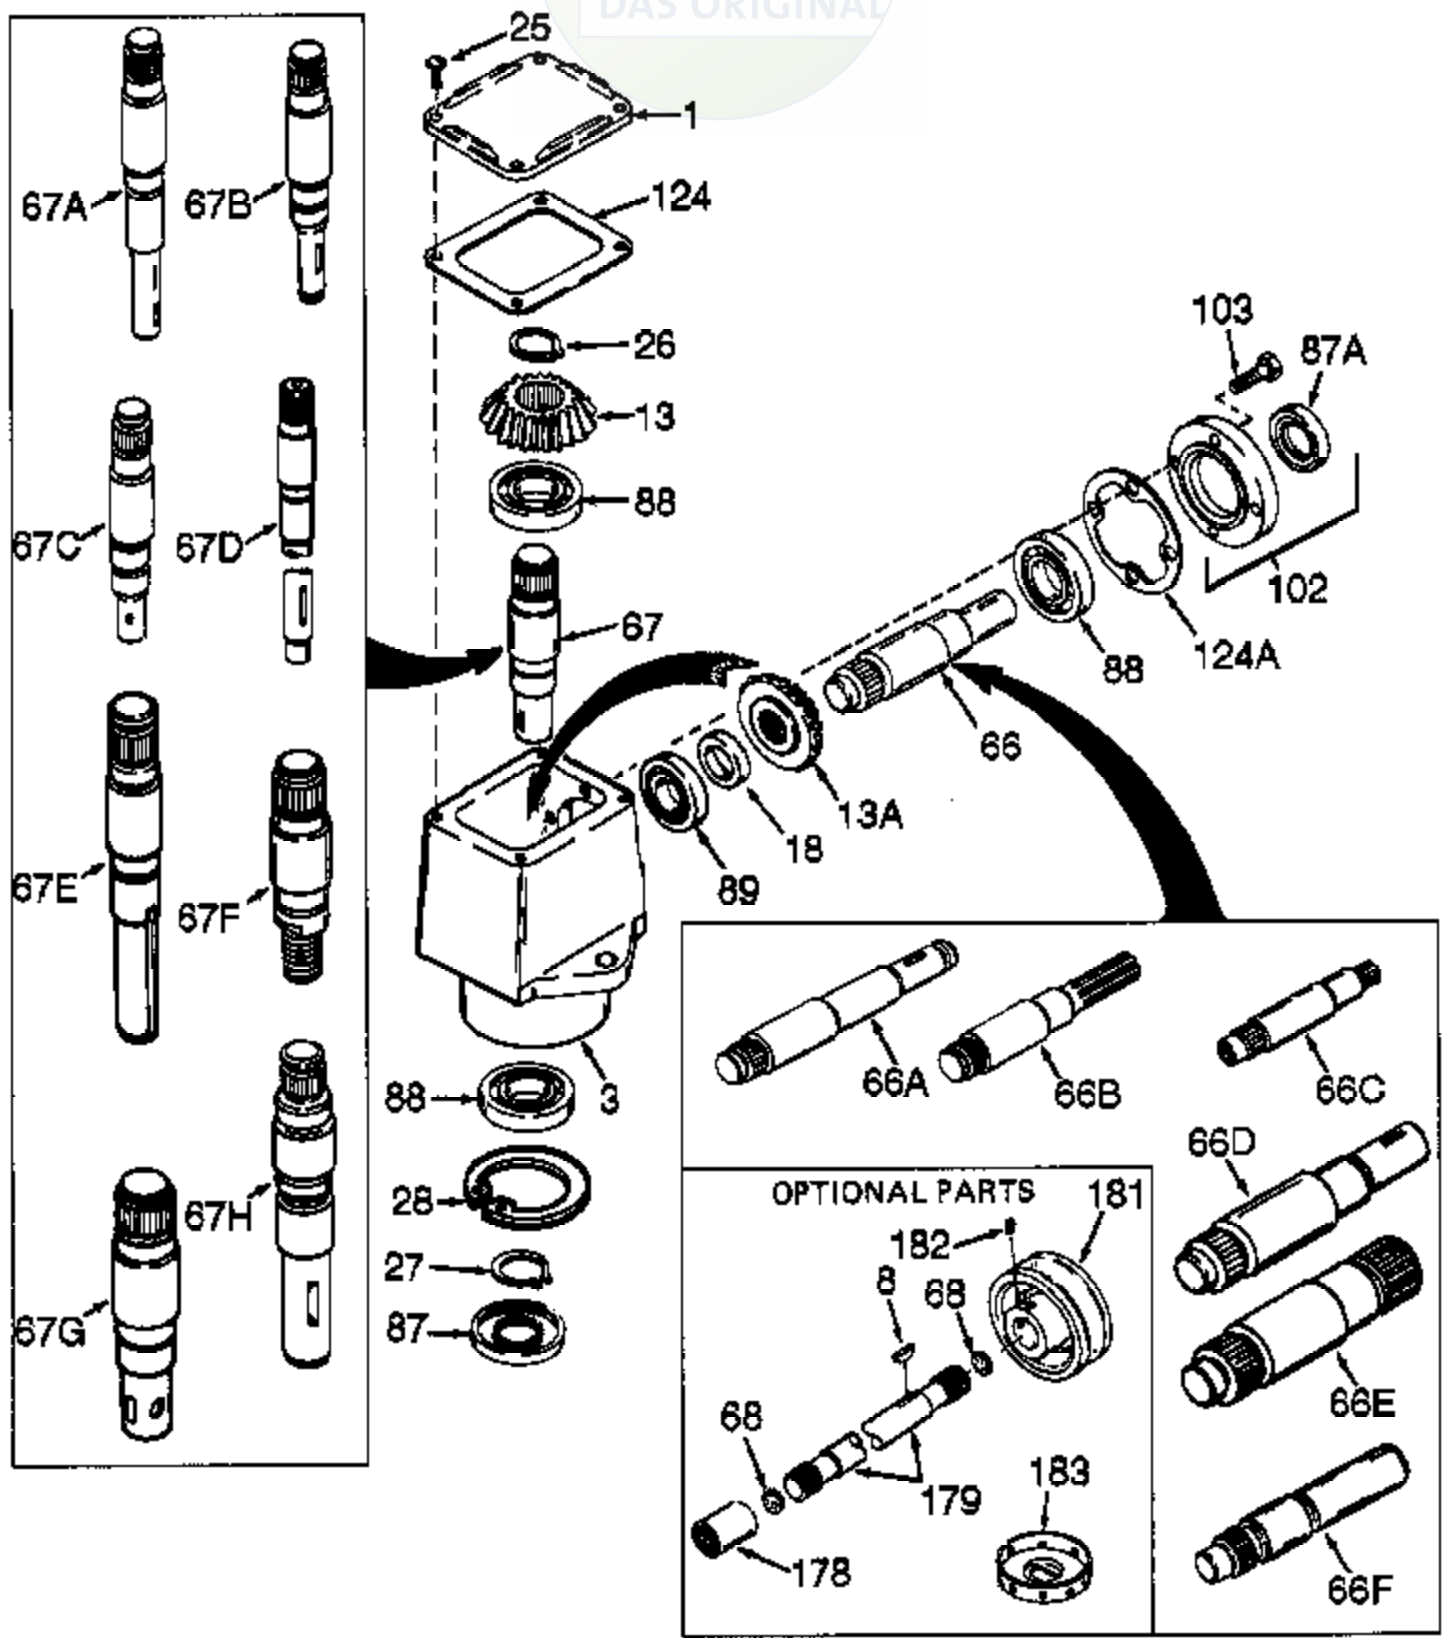

ILLUSTRATION SHOWS TYPICAL PARTS ONLY. ORDER BY PART NUMBER. PARTS NOT LISTED ARE SUPPLIED BY OEM.

Ref #	Part Number	Qty	Description
1	772035		Left Hand Cover
3	770026A		Right Angle Drive Housing
8	792057		Key (With lug extensions)
8	792047		Woodruff Key #9
13A	778046		Miter Gear (22 teeth)(7/8" ID)
13	778046		Miter Gear (22 teeth)(7/8" ID)
25	792025		Screw, 10-24 x 1/2"
26	788018		Snap Ring
27	788019		Snap Ring
66	776152		Input Shaft (5.015" long)
67	776095		Output Shaft (3-31/32" long)
68	788039		Felt Disc
87	788029		Oil Seal
87A	788031		Oil Seal
88	780034		Ball Bearing
89	780024		Ball Bearing
102	786029		Retainer Cap & Seal (Incl. 87A & 103)
103	792026		Screw, 1/4-20 x 7/8"
124A	788030B		Cap Gasket
124	788028		Cover Gasket
177A	XXXXX		(Not included with head assembly.)
177	XXXXX		THE FOLLOWING ARE OPTIONAL PARTS:
178	786028		Coupling (1-1/2" long)
178	786031		Coupling (1-5/16" long)
179	XXXXX		Input Connector Shaft
181	786030		Sheave (3-1/4" Dia.)
181	786059		Sheave (4" Dia.)
182	792027		Set Screw, 5/16-24 x 1/4
183	786044		Shield

RAD-3660-PS1 Page 2 of 2
Peerless Oil Seal